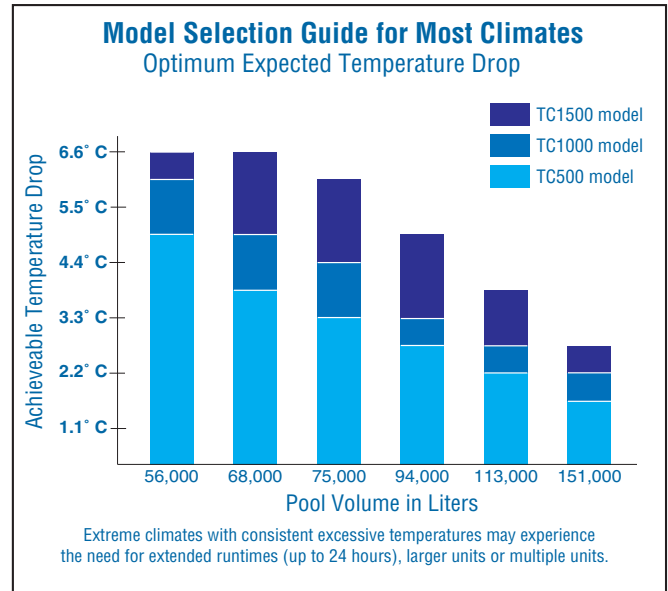

## Now PoolSync™ Ready

- Adjust your temperature setting right through your phone in the PoolSync app
- \*Additional purchase of PoolSync WiFi Controller required

		TC500	TC1000	TC1500
<b>Efficiency</b>	Voltage/Hz/Phase	200-240/50/1	200-240/50/1	200-240/50/1
	Minimum Circuit Ampacity	20.3	38.6	38.9
	Maximum Fuse Size	35	60	60
<b>Water Flow</b>	Min./Max. (m³/h)	4.5/10.2	6.8/15.9	6.8/15.9
	Min./Max. (gpm)	20/45	30/70	30/70
<b>Physical</b>	Length x Width x Height (cm)	87 x 87 x 72	87 x 87 x 100	87 x 87 x 112
	Length x Width x Height (in)	34" x 34" x 28"	34" x 34" x 39"	34" x 34" x 44"
<b>Shipping</b>	Weight (kg)	110	134	161
	Weight (lbs)	241	295	355